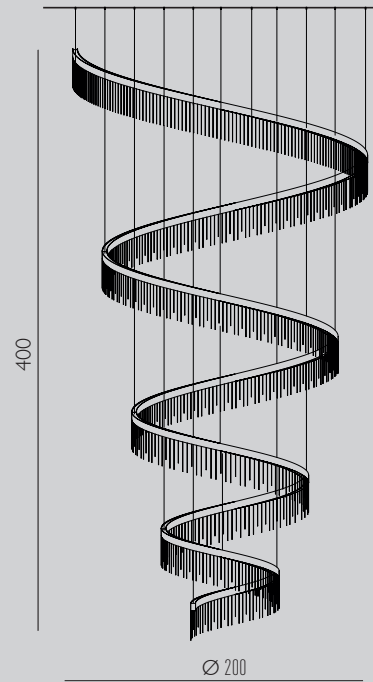

ECLISSE TWISTER

collection

SUSPENSION TWISTER 200

F CE IP 20

Lamp / 255W LED 3000°K
24.970 LM