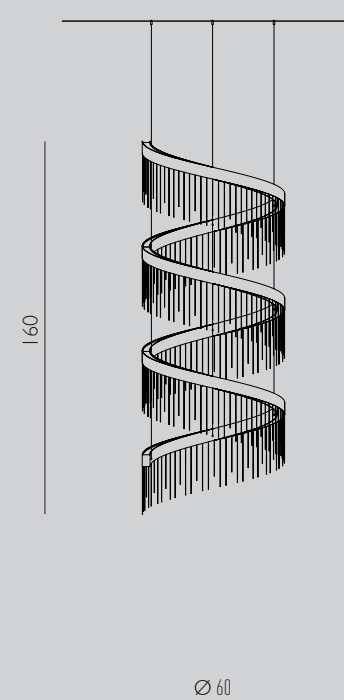

SUSPENSION TWISTER COLUMN 60 H 180

F CE IP 20

Lamp / 88W LED 3000°K
8.650 LM