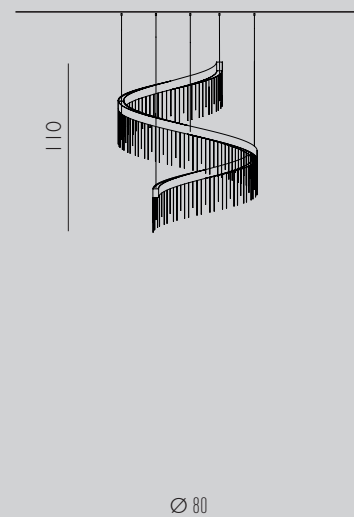

SUSPENSION TWISTER DOUBLE 80

F CE IP 20

Lamp / 49W LED 3000°K
4.800 LM