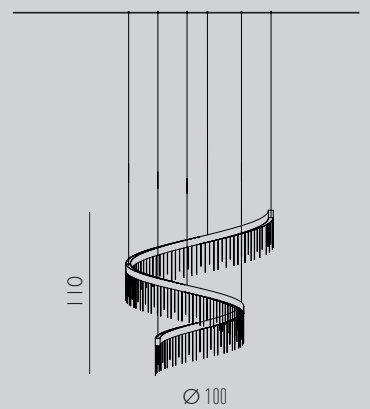

SUSPENSION TWISTER 100

F CE IP 20

Lamp / 59W LED 3000°K
5.760 LM