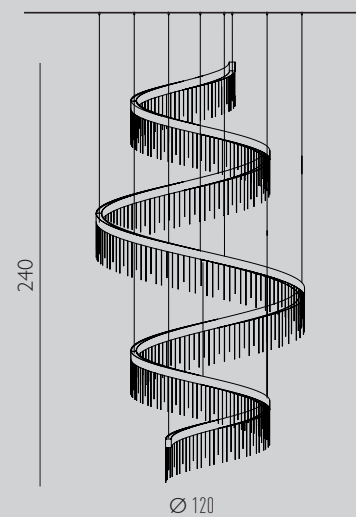

SUSPENSION TWISTER DOUBLE 160

F CE IP 20

Lamp / 284W LED 3000°K
27.850 LM

SUSPENSION TWISTER DOUBLE 140

F CE IP 20

Lamp / 210W LED 3000°K
20.650 LM

SUSPENSION TWISTER DOUBLE 120

F CE IP 20