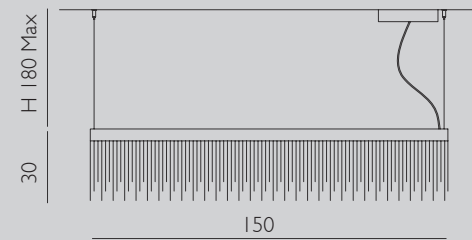

SUSPENSION 150

Lamp / 70W LED 3000°K
6.920 LM

SUSPENSION COMPO 100

Lamp / 67W LED 3000°K
6.625 LM

SUSPENSION COMPO 150

Lamp / 137W LED 3000°K
13.545 LM

SUSPENSION LIN 150

Lamp / 15,6W LED 3000°K
1544 LM