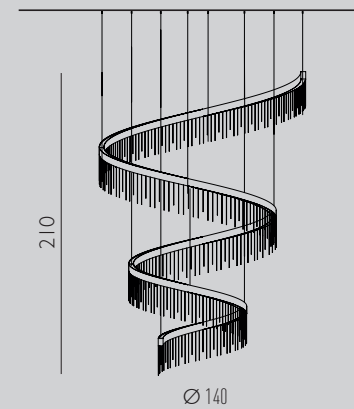

F CE IP 20

Lamp / 205W LED 3000°K
20.170 LM

SUSPENSION TWISTER 160

F CE IP 20

Lamp / 162W LED 3000°K
15.850 LM

SUSPENSION TWISTER 140

F CE IP 20

Lamp / 123W LED 3000°K
12.000 LM