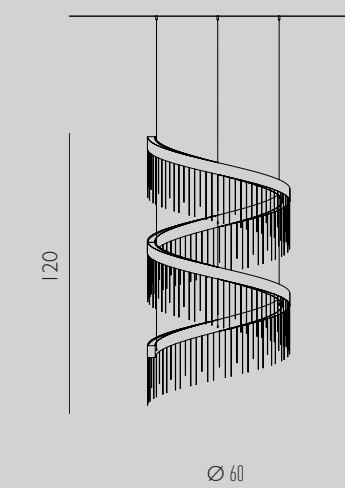

COLUMN

SUSPENSION TWISTER COLUMN 60 H 200

F CE IP 20

Lamp / 118W LED 3000°K
11.530 LM

SUSPENSION TWISTER COLUMN 60 H 180

F CE IP 20

Lamp / 88W LED 3000°K
8.650 LM

SUSPENSION TWISTER COLUMN 60 H 120

Suspension

S040/110/70

Dimensions

Ø6 H42/112/72 cm

Diffuserclear crystal pendants/
pendenti in cristallo trasparenti**Structure**

bronze finish/ finitura bronzo

The TUBE version is available as: Suspension, Ceiling and Wall sconce. Both Suspension and ceiling version have 3 different Sizes which, combined with the 3 finishes of the metal structure, creates a large variety of possibilities.
The metal structure, Suspension & Wall version: Ø 60 mm
Ceiling version: Ø 100 mm, is a 2 mm thick extruded aluminium tube.