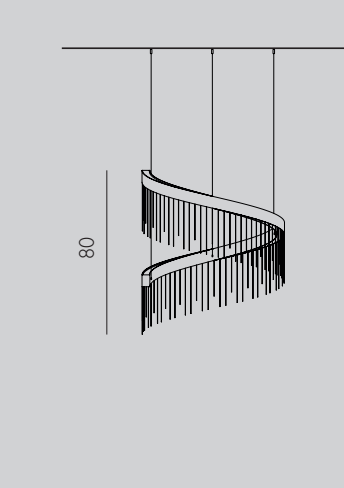

SUSPENSION TWISTER COLUMN 60 H 80

F CE IP 20

Lamp / 29W LED 3000°K
2.880 LM