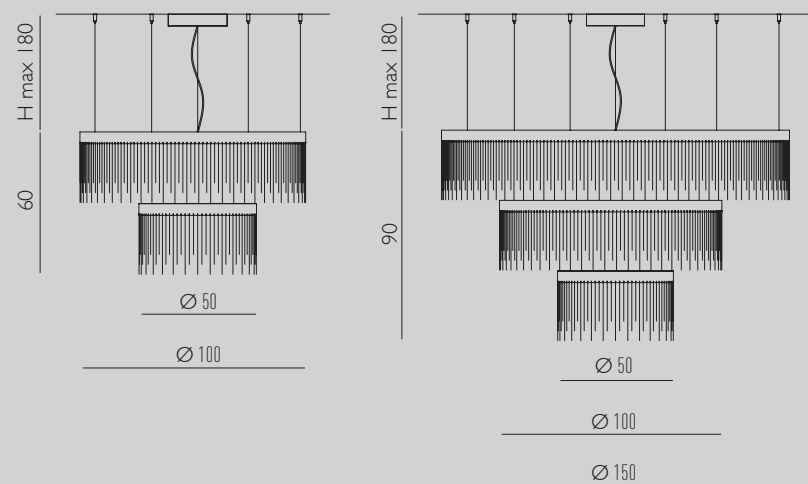

SUSPENSION COMPO 100

Lamp / 67W LED 3000°K
6.625 LM

SUSPENSION COMPO 150

Lamp / 137W LED 3000°K
13.545 LM