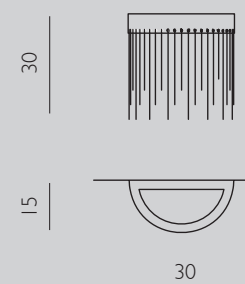

APPLIQUE

Lamp / 7W LED 3000°K
695 LM