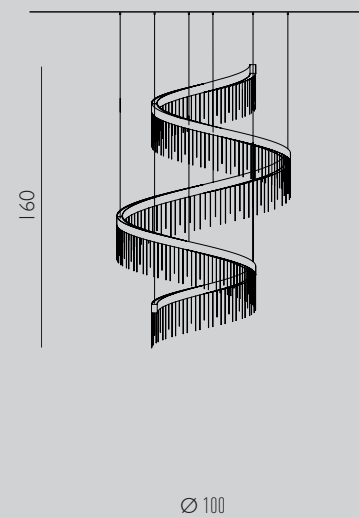

SUSPENSION TWISTER DOUBLE 100

F CE IP 20

Lamp / 93W LED 3000°K
9.120 LM