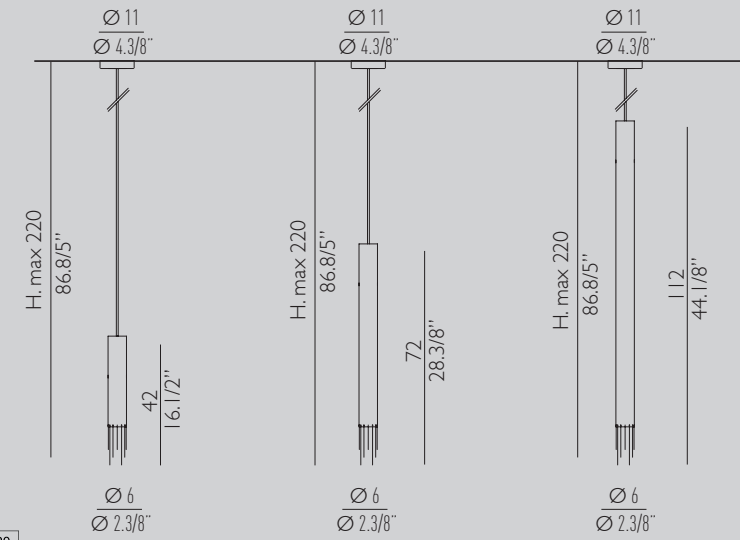

ECLISSE TUBE

collection

SUSPENSION

Lamp / 1 X GU10

SUITABLE FOR LED LAMPS