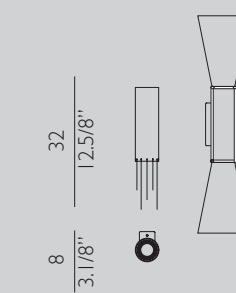

APPLIQUE

Lamp / 1 X E27

SUITABLE FOR LED LAMPS

STRUCTURE / MONTATURA

brushed gold / oro spazzolato

bronze / bronzo

black / nero RAL 9005

MATERIAL

metal structure & crystal pendants

struttura in metallo e pendenti in cristallo

Multiple elements with relative canopies and accessories available on the catalogist.
Composizioni multiple con relativi rosoni e accessori consultabili sul catalogist.