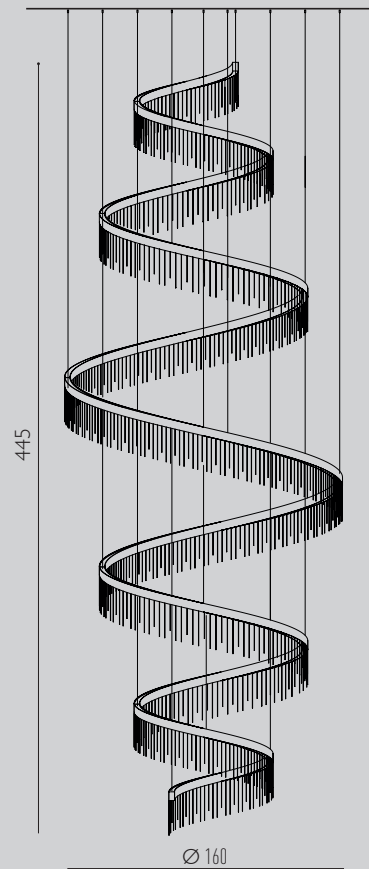

SUSPENSION TWISTER 120

F CE IP 20

Lamp / 88W LED 3000°K
8.640 LM

SUSPENSION TWISTER 100

F CE IP 20

Lamp / 59W LED 3000°K
5.760 LM

ECLISSE TWISTER

DOUBLE