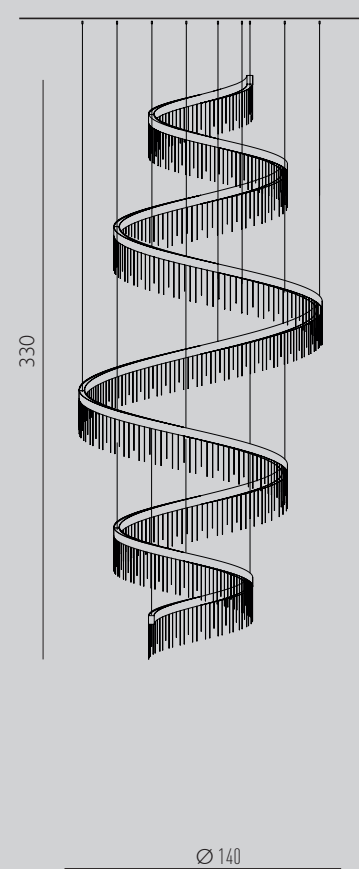

SUSPENSION TWISTER DOUBLE 140

F CE IP 20

Lamp / 210W LED 3000°K
20.650 LM