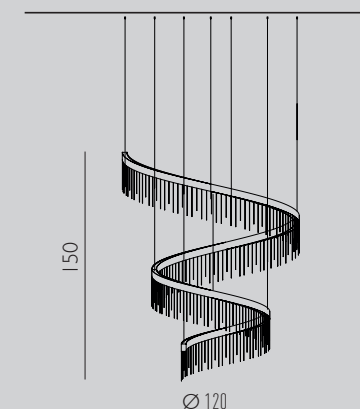

F CE IP 20

Lamp / 205W LED 3000°K
20.170 LM

SUSPENSION TWISTER 160

F CE IP 20

Lamp / 162W LED 3000°K
15.850 LM

SUSPENSION TWISTER 140

F CE IP 20

Lamp / 123W LED 3000°K
12.000 LM