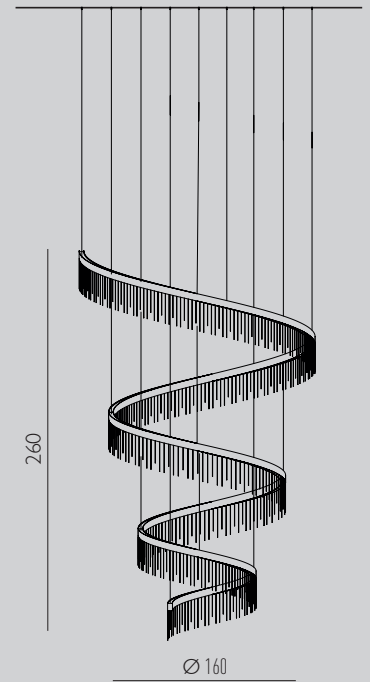

SUSPENSION TWISTER 160

F CE IP 20

Lamp / 162W LED 3000°K
15.850 LM