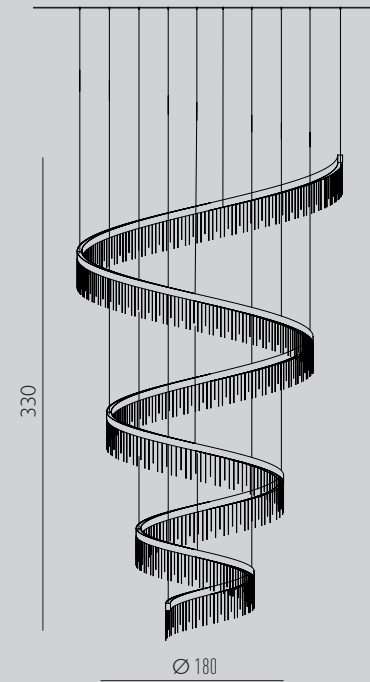

Diffuser
clear crystal pendants/
pendenti in cristallo trasparenti

Structure
black RAL 9005/ nero RAL 9005

ECLISSE TWISTER

collection

SUSPENSION TWISTER 200

F CE IP 20

Lamp / 255W LED 3000°K
24.970 LM

SUSPENSION TWISTER 180