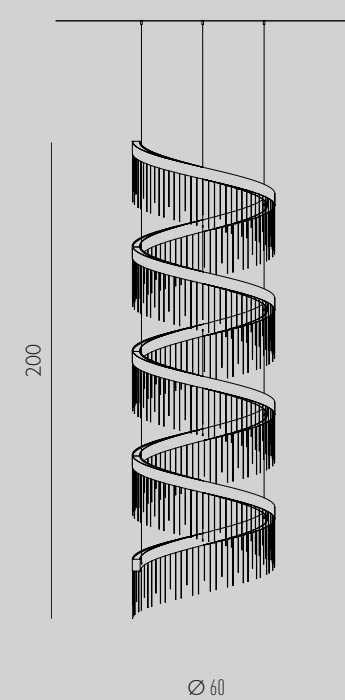

ECLISSE TWISTER

COLUMN

SUSPENSION TWISTER COLUMN 60 H 200

F CE IP 20

Lamp / 118W LED 3000°K
11.530 LM