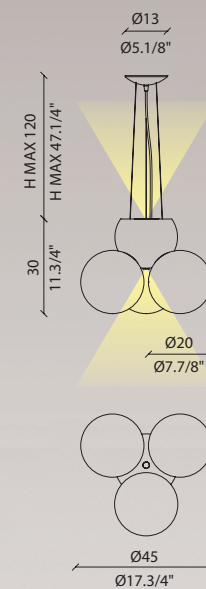

SOFT LIGHT SO

SFTSOC polished chrome
cromo lucido
SFTSOO polished gold
oro lucido