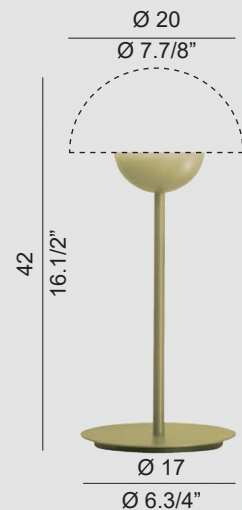

TURN ON YOUR "BALL"

DIFFUSERS IN GLASS / DIFFUSORI IN VETRO

CLEAR
TRASPARENTE
BALVTCR2

WHITE
BIANCO
BALVTBC2

STRUCTURES / MONTATURE

TABLE LAMP/
LAMPADA
DA TAVOLO

1 X E14
suitable for
LED lamps
CE IP 20

BRUSHED GOLD
ORO SPAZZOLATO
MNLT1OSX