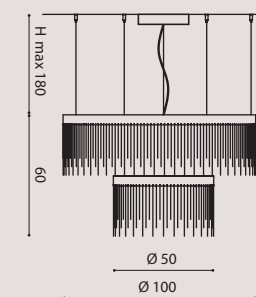

ECLPL50LO
gold/ oro

30W LED 3000°K
2850 lm

ECLISSE COMPO Ø100

ECLS0100C
bronze/ bronzo

ECLS0100CNE
black/ nero

ECLS0100CO
gold/ oro

48W LED 3000°K
5020 lm

ECLISSE COMPO Ø150