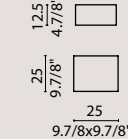

1 x E27 SUITABLE FOR LED LAMPS

CO AP

APCO01	white/ bianco
APCO02	red/ rosso
APCO03	green/ verde
APCO04	blue/ blu
APCO05	black/ nero
APCO06	brown/ marrone
APCO07	ivory/ avorio
APCO09	tobacco/ tabacco
APCO10	cream/ crema