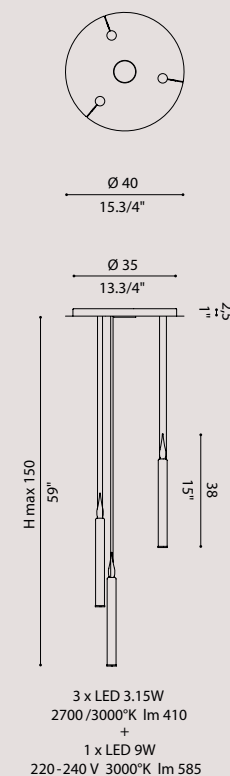

KANSOD35O

Gold/ oro

CANDLE SO 6L

KANSOD60

Crome/ cromo

KANSOD60O

Gold/ oro

[En] > CANDLE is a suspension lamp composed of a tube in striped borosilicate glass that contains a sandblasted PMMA cylinder inside. At the base of the lamp we find an LED whose light spreads throughout the body of the object. The lamp is suspended by the two electrical cables with which you can adjust its height. The canopy is composed of a white painted ceiling structure and a polished chrome or gold cover disc, fixed to each other by magnets.