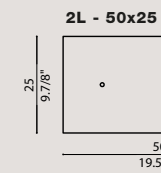

Ceiling canopies for compositions/ rosari a soffitto per composizioni

	2L - 50x25	3L - Ø35	6L - Ø58	3L - 110
white/bianco RAL 9010	COMPORE50BC	COMPOD35BC	COMPOD60BC	COMPOL3LBC
brushed gold/ oro spazzolato	COMPORE50OS	COMPOD35OS	COMPOD60OS	COMPOL3LOS