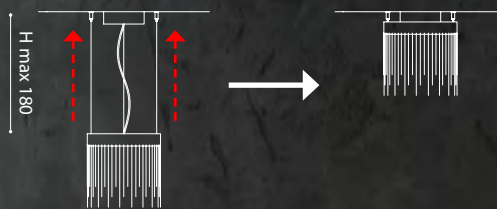

CEILING/ PLAFONIERE

[En] > All suspensions: The length of the wires can be reduce to zero transforming the lamp version from suspension to ceiling. Codes and prices remain unchanged.

[It] > Tutte le sospensioni: La lunghezza dei cavi può essere ridotta a zero trasformando in questo modo la sospensione in plafoniere. Codici e prezzi rimangono invariati.