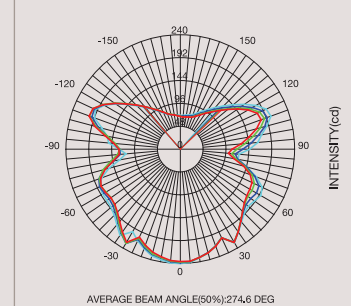

6 x E27 LED MAX 12W

SO 60

6 x E27 LED MAX 12W

symbols

photometric test DROP PL 60

* 6 x E27 3,4W not dimmable INCLUDED.

label B

ECLISSE