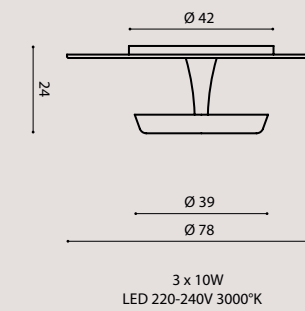

DRILL PL 80

PLDRI80L white/ bianco