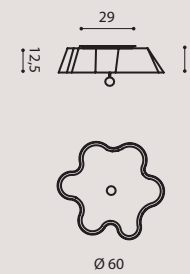

DAISY PL 60

PLDAI60BC white/ bianco
PLDAI60NE black/ nero
PLDAI60AM ivory/ avorio

3 x E27 SUITABLE FOR LED LAMPS