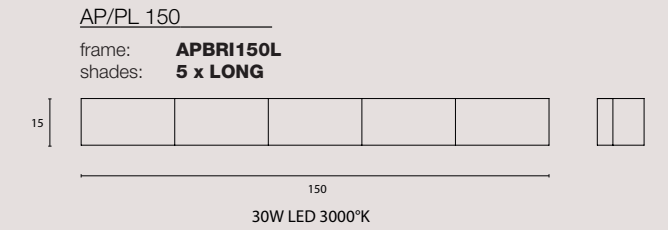

BRICK SHORT SHADE		PBRIS01	Bianco, White, Blanc, Weiß, Blanco, Белое.
		PBRIS07	Avorio, Ivory, Ivoire, Elfenbein, Marfil, Цвет слоновой кости.
		PBRIS09	Tabacco, tobacco, tabac, Tabak, tabaco, Табак.
		PBRIS10	Crema, Cream, Crème, Creme, Crema, Янтарь
BRICK LONG SHADE		PBRIL01	Bianco, White, Blanc, Weiß, Blanco, Белое.
		PBRIL07	Avorio, Ivory, Ivoire, Elfenbein, Marfil, Цвет слоновой кости.
		PBRIL09	Tabacco, tobacco, tabac, Tabak, tabaco, Табак.
		PBRIL10	Crema, Cream, Crème, Creme, Crema, Янтарь

Custom colours on demand/ colori personalizzabili su richiesta: call for a quotation/ chiama per quotazione