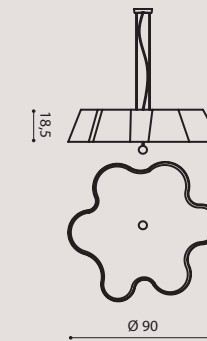

DAISY SO 90

SODAI90BC white/ bianco
SODAI90NE black/ nero
SODAI90AM ivory/ avorio

4 x E27 SUITABLE FOR LED LAMPS