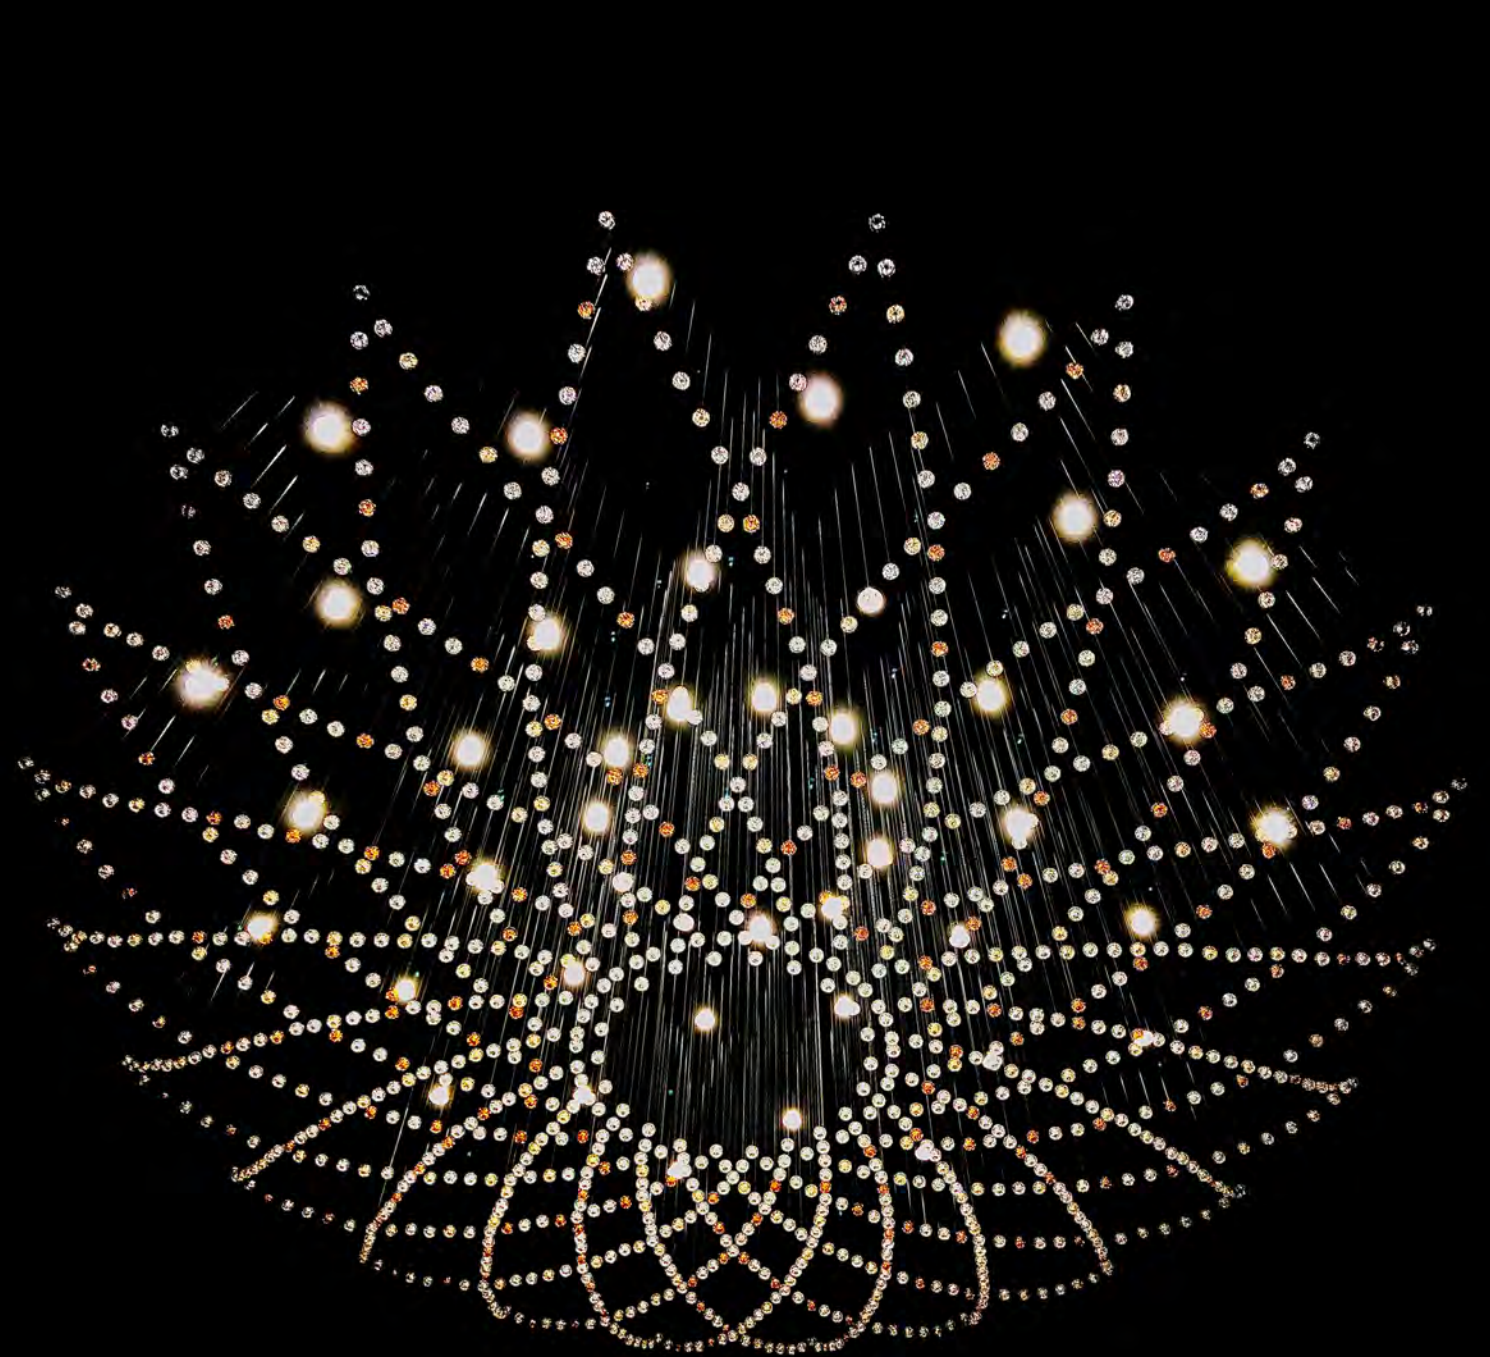

GHALIA SO COMPO custom

Ø1.200 cm H 120 cm

1.200 pcs - 3 finishings: Clear crystal, light amber, dark amber