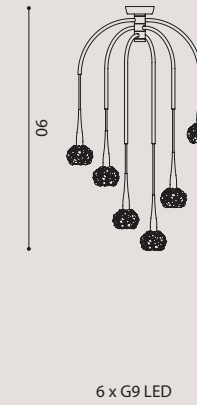

GHALIA PL 6L
GHAPL6