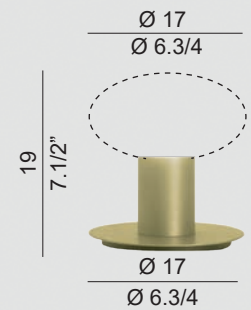

**BEDSIDE LAMP/
LAMPADA
DA COMODINO**