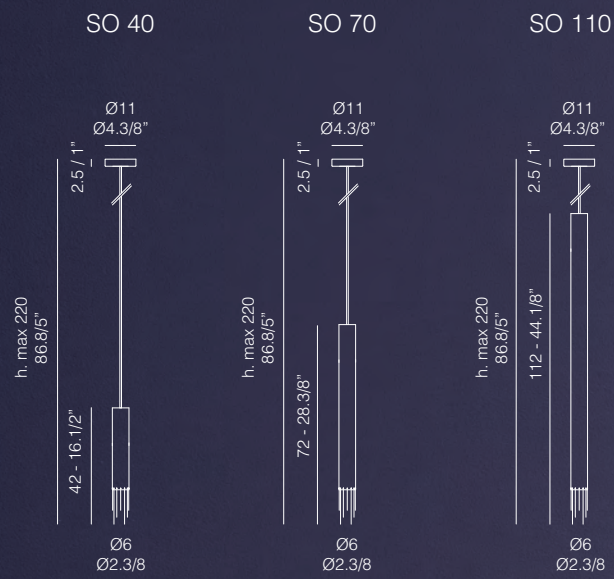

ECLISSE tube

design Brian Rasmussen

1 x GU10
suitable for led lamps
CE IP 20

AP

ECLAPTUB
Bronze / Bronzo

ECLAPTUBNE
Black / Nero

ECLAPTUBO
Gold / Oro

2 x GU10
suitable for led lamps
ADA CE IP 20