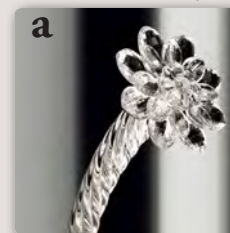

3 x E27 SUITABLE FOR LED LAMPS
 +
 1 x 15W LED 3000°K

arm: crystal
 flower: clear PMMA/
 braccio: cristallo
 fiore: PMMA trasparente

chrome structure/
struttura cromo

arm: crystal
 flower: clear PMMA/
 braccio: cristallo
 fiore: PMMA trasparente