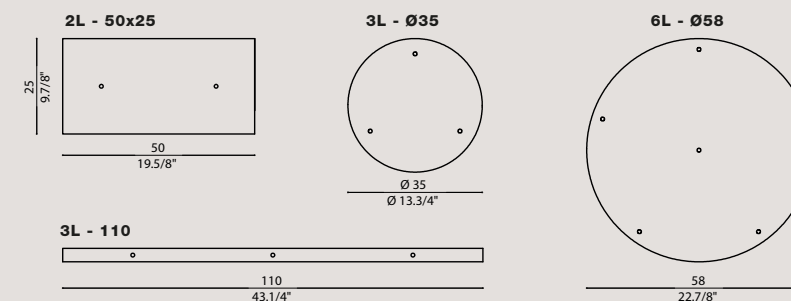

white/ bianco RAL 9010	COMPO3LBC	COMPO6LBC	COMPO9LBC	COMPO12LBC