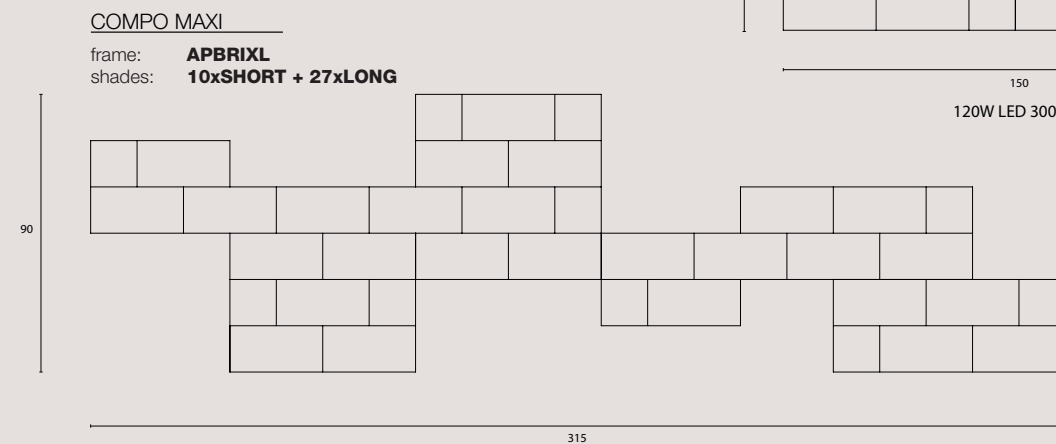

BRICK SHORT SHADE		PBRIS01	Bianco, White, Blanc, Weiß, Blanco, Белое.
		PBRIS07	Avorio, Ivory, Ivoire, Elfenbein, Marfil, Цвет слоновой кости.
		PBRIS09	Tabacco, tobacco, tabac, Tabak, tabaco, Табак.
		PBRIS10	Crema, Cream, Crème, Creme, Crema, Янтарь
BRICK LONG SHADE		PBRIL01	Bianco, White, Blanc, Weiß, Blanco, Белое.
		PBRIL07	Avorio, Ivory, Ivoire, Elfenbein, Marfil, Цвет слоновой кости.
		PBRIL09	Tabacco, tobacco, tabac, Tabak, tabaco, Табак.
		PBRIL10	Crema, Cream, Crème, Creme, Crema, Янтарь

Custom colours on demand/ colori personalizzabili su richiesta: call for a quotation/ chiama per quotazione