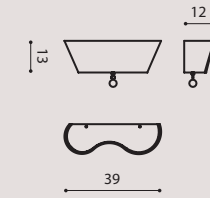

DAISY AP 40

APDAI40BC white/ bianco
APDAI40NE black/ nero
APDAI40AM ivory/ avorio

2 x E27 SUITABLE FOR LED LAMPS