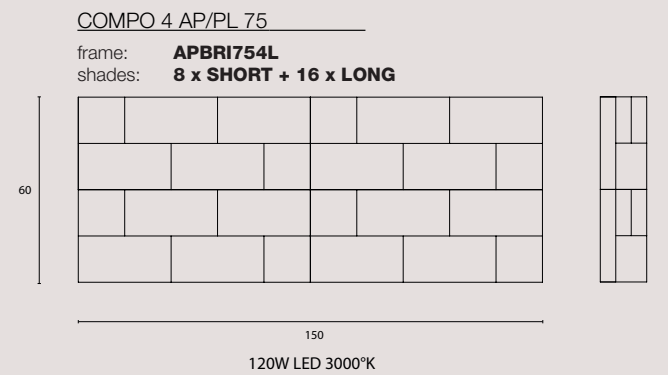

BRICK SHORT SHADE		PBRIS01	Bianco, White, Blanc, Weiß, Blanco, Белое.
		PBRIS07	Avorio, Ivory, Ivoire, Elfenbein, Marfil, Цвет слоновой кости.
		PBRIS09	Tabacco, tobacco, tabac, Tabak, tabaco, Табак.
		PBRIS10	Crema, Cream, Crème, Creme, Crema, Янтарь
BRICK LONG SHADE		PBRIL01	Bianco, White, Blanc, Weiß, Blanco, Белое.
		PBRIL07	Avorio, Ivory, Ivoire, Elfenbein, Marfil, Цвет слоновой кости.
		PBRIL09	Tabacco, tobacco, tabac, Tabak, tabaco, Табак.
		PBRIL10	Crema, Cream, Crème, Creme, Crema, Янтарь

Custom colours on demand/ colori personalizzabili su richiesta: call for a quotation/ chiama per quotazione