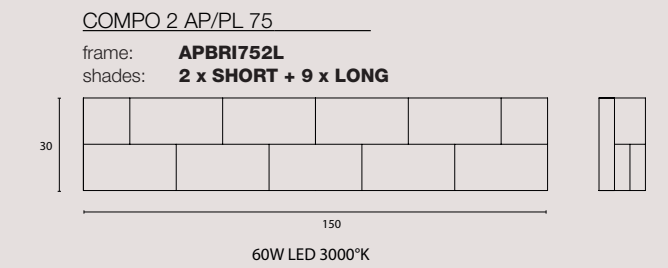

BRICK SHORT SHADE		PBRIS01	Bianco, White, Blanc, Weiß, Blanco, Белое.
		PBRIS07	Avorio, Ivory, Ivoire, Elfenbein, Marfil, Цвет слоновой кости.
		PBRIS09	Tabacco, tobacco, tabac, Tabak, tabaco, Табак.
		PBRIS10	Crema, Cream, Crème, Creme, Crema, Янтарь
BRICK LONG SHADE		PBRIL01	Bianco, White, Blanc, Weiß, Blanco, Белое.
		PBRIL07	Avorio, Ivory, Ivoire, Elfenbein, Marfil, Цвет слоновой кости.
		PBRIL09	Tabacco, tobacco, tabac, Tabak, tabaco, Табак.
		PBRIL10	Crema, Cream, Crème, Creme, Crema, Янтарь

Custom colours on demand/ colori personalizzabili su richiesta: call for a quotation/ chiama per quotazione