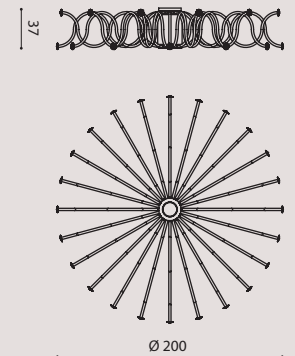

3 x E27 SUITABLE FOR LED LAMPS
+
1 x 15W LED 3000°K

TIVOLI PL 200
PLTIV200111(a)
PLTIV200211(b)
PLTIV200213(c)
PLTIV200231(d)
PLTIV200233(e)

3 x E27 SUITABLE FOR LED LAMPS
+
1 x 15W LED 3000°K

TIVOLI SO 80
SOTIV80111 (a)
SOTIV80211 (b)
SOTIV80213 (c)
SOTIV80231 (d)
SOTIV80233 (e)

3 x E27 SUITABLE FOR LED LAMPS
+
1 x 15W LED 3000°K

TIVOLI SO 140
SOTIV140111(a)
SOTIV140211(b)
SOTIV140213(c)
SOTIV140231(d)
SOTIV140233(e)