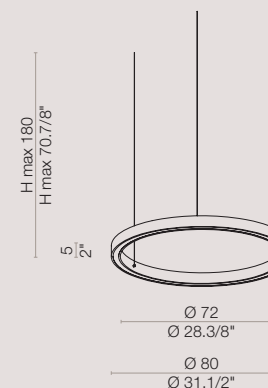

RINSO80BC (white)

RINSO80NE (black)

RINSO80BR (brushed bronze)

RINSO80OR (brushed gold)