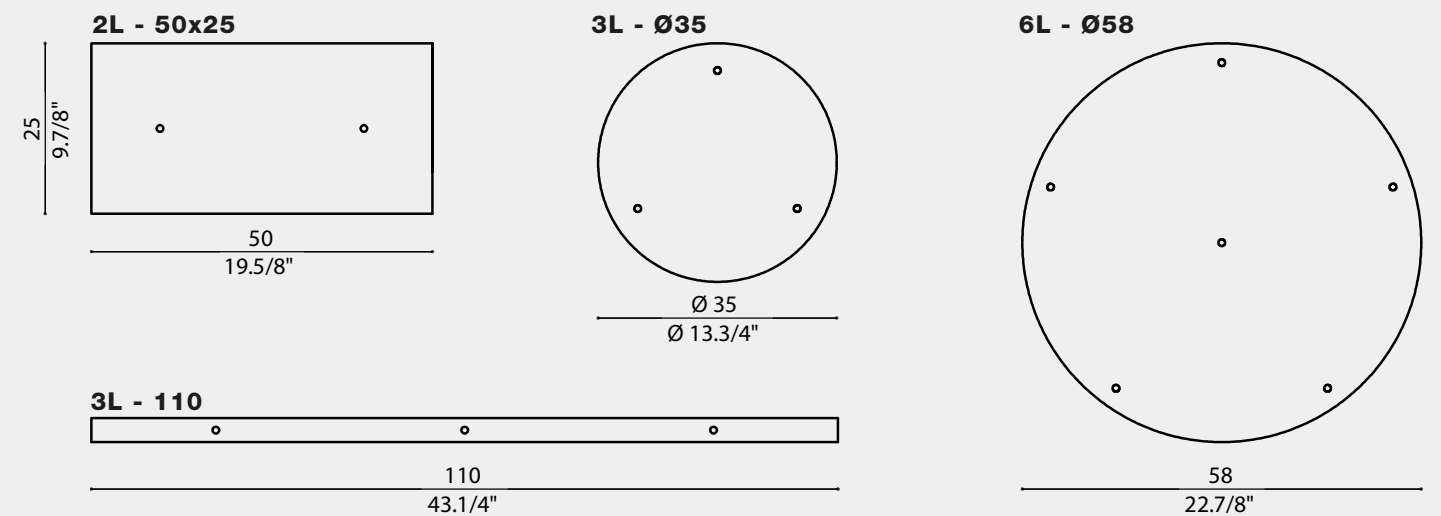

2L - 50x25	3L - Ø35	6L - Ø58	3L - 110
white/ bianco RAL 9010	COMPORE50BC	COMP0D35BC	COMP0D60BC	COMPOL3LBC

ON REQUEST/ SU RICHIESTA				
brushed gold/ oro spazzolato*	COMP0RE50OSOS	COMP0D35OSOS	COMP0D60OSOS	COMPOL3LOSOS
brushed burnished/ brunito spazzolato*	COMP0RE50BS	COMP0D35BS	COMP0D60BS	COMPOL3LBS
brushed platinum/ platino spazzolato*	COMP0RE50PS	COMP0D35PS	COMP0D60PS	COMPOL3LPS
black/nero RAL 9005*	COMP0RE50NE	COMP0D35NE	COMP0D60NE	COMPOL3LNE