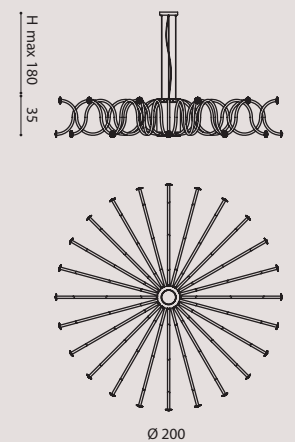

3 x E27 SUITABLE FOR LED LAMPS
 +
 1 x 15W LED 3000°K

arm: crystal
 flower: clear PMMA/
 braccio: cristallo
 fiore: PMMA trasparente

chrome structure/
struttura cromo

arm: crystal
 flower: clear PMMA/
 braccio: cristallo
 fiore: PMMA trasparente