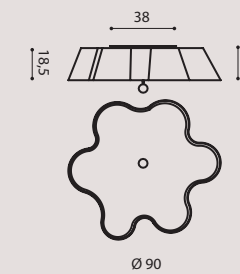

4 x E27 SUITABLE FOR LED LAMPS

DAISY PL 60

PLDAI60BC white/ bianco
PLDAI60NE black/ nero
PLDAI60AM ivory/ avorio

3 x E27 SUITABLE FOR LED LAMPS

DAISY PL 90

PLDAI90BC white/ bianco
PLDAI90NE black/ nero
PLDAI90AM ivory/ avorio