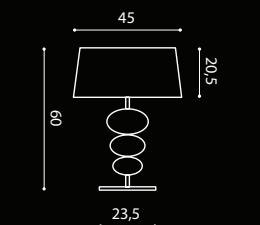

1 x E27 SUITABLE FOR LED LAMPS