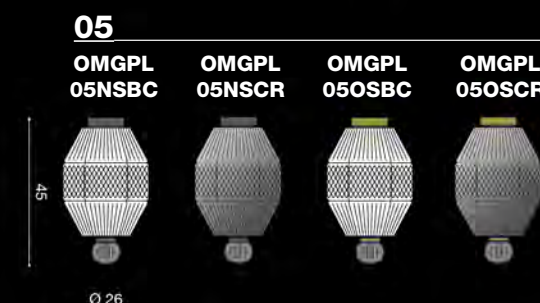

[En] > The OMG collection, acronym of Oh My Glass!, is a tribute to the beauty of moulded glass. A variety of shapes, sizes and finishes for a "symphony" of suspensions and ceiling fixtures. The colour variations in the glass, the finishes in the frame and in the forms make various combinations possible. The glass is available transparent or white. Structure: brushed nickel or gold. Ceiling canopy: brushed nickel or gold.

[It] > La collezione OMG, acronimo di Oh My Glass!, è un omaggio alla bellezza del vetro stampato. Una varietà di forme, misure e finiture per una "sinfonia" di sospensioni e plafoniere. Le varianti di colore nel vetro, delle finiture nella montatura e nelle forme rendono possibili varie combinazioni. Il vetro è disponibile in finitura trasparente o bianco. La montatura: oro o nickel spazzolato. Rosone a soffitto: oro o nickel spazzolato.

label A

brushed gold/
oro spazzolato

brushed nickel/
nickel spazzolato

- 01 1 x E27 suitable for LED
- 02 1 x E27 suitable for LED
- 03 1 x E27 suitable for LED
- 04 1 x E27 suitable for LED
- 05 1 x E27 suitable for LED
- 06 1 x E27 suitable for LED
- 09 1 x E27 suitable for LED
- 10 1 x E27 suitable for LED
- 11 1 x E27 suitable for LED
  + 1 x E14 suitable for LED
- 14 1 x E27 suitable for LED
  + 1 x E14 suitable for LED
- 15 1 x E27 suitable for LED
  + 1 x E14 suitable for LED
- 16 1 x E27 suitable for LED
  + 1 x E14 suitable for LED
- 19 1 x E27 suitable for LED
  + 1 x E14 suitable for LED
- 20 1 x E27 suitable for LED
  + 1 x E14 suitable for LED
- 21 1 x E27 suitable for LED
  + 1 x E14 suitable for LED
- 24 1 x E27 suitable for LED
  + 1 x E14 suitable for LED
- 25 1 x E27 suitable for LED
  + 1 x E14 suitable for LED
- 30 1 x E27 suitable for LED
- 40 1 x E27 suitable for LED
- 50 1 x E27 suitable for LED
- 60 1 x E14 suitable for LED
- 70 1 x E14 suitable for LED
- 80 1 x E14 suitable for LED