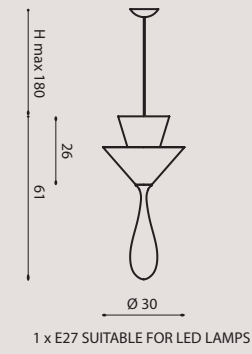

CLOE SO 30
SOCLO30BC