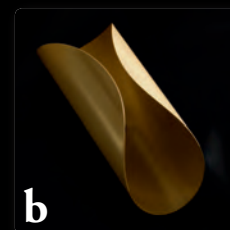

* Custom colours on demand: call for a quotation.
Colori personalizzabili su richiesta: chiama per quotazione.

material

metal structure &
diffusers in metal
or PMMA
struttura in metallo e
diffusori in metallo
o PMMA

symbols