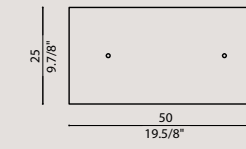

Ceiling canopies for compositions/ rosoni a soffitto per composizioni

2L - 50x25