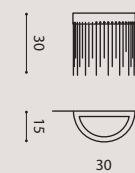

6W LED 3000°K
630 lm

material

metal structure &
crystal pendants

struttura in metallo e
pendenti in cristallo

symbols

IP 20

label A

ECLISSE