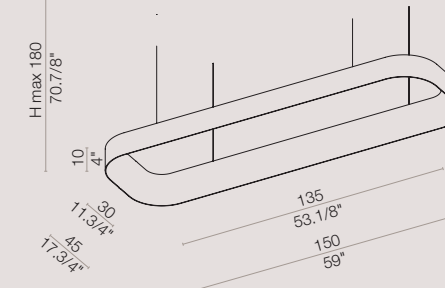

IS RE SO 150

ISSORE150BCL white/ bianco
ISSORE150TOL dove/ tortora
ISSORE150MAL brown/ marrone
ISSORE150BXL bordeaux