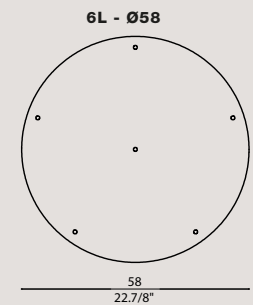

Ceiling canopies for compositions/ rosari a soffitto per composizioni