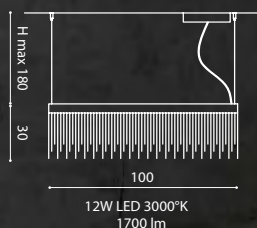

[En] > Custom sizes on demand. Contact for a quotation.

[It] > Misure personalizzabile su richiesta. Contattare per quotazione.

ECLISSE LIN 100
ECLSOLIN100
bronze/ bronzo
ECLSOLIN100NE
black/ nero
ECLSOLIN1000
gold/ oro