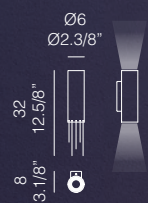

1 x GU10
suitable for led lamps
CE IP 20

AP

ECLAPTUB
Bronze / Bronzo

ECLAPTUBNE
Black / Nero

ECLAPTUBO
Gold / Oro

2 x GU10
suitable for led lamps
ADA CE IP 20