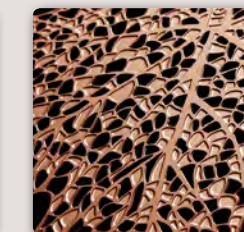

copper/ rame

SOMAP85CMUC

multicolored/ multicolore

6 x max 40W GU10 HALO
6 x GU10 SUITABLE FOR LED LAMPS

steel natural finish/
acciaio finitura naturale

steel gold finish/
acciaio finitura oro

steel copper finish /
acciaio finitura rame