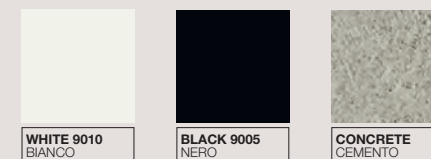

symbols

colors

photometric test SO

ITASHADES

design Lorenzo Bertocco

[En] > Unit composed by:
 outside shade in opaque PVC completed
 with cotton fabric available in 7 colors.
 Inside shade in transparent PVC completed
 with white cotton fabric.
 Prismatic PMMA cover.
 Strip LED 20W/m 24V.