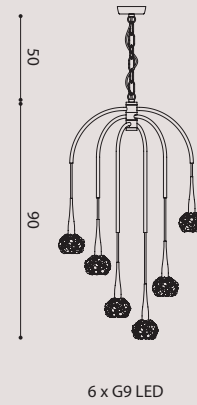

GHALIA SO 6L
GHASO6L