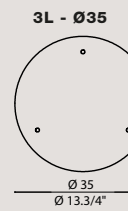

Ceiling canopies for compositions/ rosari a soffitto per composizioni

	2L - 50x25	3L - Ø35	6L - Ø58	3L - 110
white/bianco RAL 9010	COMPORE50BC	COMPOD35BC	COMPOD60BC	COMPOL3LBC
brushed gold/ oro spazzolato	COMPORE50OS	COMPOD35OS	COMPOD60OS	COMPOL3LOS