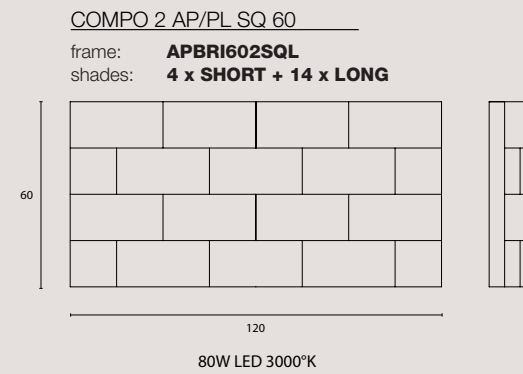

BRICK SHORT SHADE		PBRIS01	Bianco, White, Blanc, Weiß, Blanco, Белое.
		PBRIS07	Avorio, Ivory, Ivoire, Elfenbein, Marfil, Цвет слоновой кости.
		PBRIS09	Tabacco, tobacco, tabac, Tabak, tabaco, Табак.
		PBRIS10	Crema, Cream, Crème, Creme, Crema, Янтарь
BRICK LONG SHADE		PBRIL01	Bianco, White, Blanc, Weiß, Blanco, Белое.
		PBRIL07	Avorio, Ivory, Ivoire, Elfenbein, Marfil, Цвет слоновой кости.
		PBRIL09	Tabacco, tobacco, tabac, Tabak, tabaco, Табак.
		PBRIL10	Crema, Cream, Crème, Creme, Crema, Янтарь

Custom colours on demand/ colori personalizzabili su richiesta: call for a quotation/ chiama per quotazione