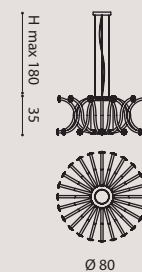

TIVOLI PL 80
PLTIV80111 (a)
PLTIV80211 (b)
PLTIV80213 (c)
PLTIV80231 (d)
PLTIV80233 (e)

3 x E27 SUITABLE FOR LED LAMPS
+
1 x 15W LED 3000°K

TIVOLI PL 140
PLTIV140111(a)
PLTIV140211(b)
PLTIV140213(c)
PLTIV140231(d)
PLTIV140233(e)

3 x E27 SUITABLE FOR LED LAMPS
+
1 x 15W LED 3000°K

TIVOLI PL 200
PLTIV200111(a)
PLTIV200211(b)
PLTIV200213(c)
PLTIV200231(d)
PLTIV200233(e)

3 x E27 SUITABLE FOR LED LAMPS
+
1 x 15W LED 3000°K

TIVOLI SO 80
SOTIV80111 (a)
SOTIV80211 (b)
SOTIV80213 (c)
SOTIV80231 (d)
SOTIV80233 (e)

3 x E27 SUITABLE FOR LED LAMPS
+
1 x 15W LED 3000°K

TIVOLI SO 140
SOTIV140111(a)
SOTIV140211(b)
SOTIV140213(c)
SOTIV140231(d)
SOTIV140233(e)

3 x E27 SUITABLE FOR LED LAMPS
+
1 x 15W LED 3000°K

TIVOLI SO 200
SOTIV200111 (a)
SOTIV200211 (b)
SOTIV200213 (c)
SOTIV200231 (d)
SOTIV200233 (e)

3 x E27 SUITABLE FOR LED LAMPS
+
1 x 15W LED 3000°K

arm: crystal
flower: clear PMMA/
braccio: cristallo
fiore: PMMA trasparente

arm: crystal
flower: clear PMMA/
braccio: cristallo
fiore: PMMA trasparente

arm: crystal
flower: gold PMMA/
braccio: cristallo
fiore: PMMA oro

arm: cognac glass
flower: clear PMMA/
braccio: cognac vetro
fiore: PMMA trasparente

arm: cognac glass
flower: gold PMMA/
braccio: cognac vetro
fiore: PMMA oro

[En] > **Modular chandelier.**

Chromed or gold-plated metal structure with central diffuser composed of drops in brilliant crystal.
Decorative elements in twisted rigadin blown glass in three sizes giving the possibility to create different shapes and sizes.

[It] > **Lampadario componibile.**

Struttura in metallo cromato o d'orato con diffusore centrale composto da calate in cristallo brillante.
Elementi decorativi in vetro soffiato rigadin ritorto in tre misure che danno la possibilità di creare diverse forme e misure.