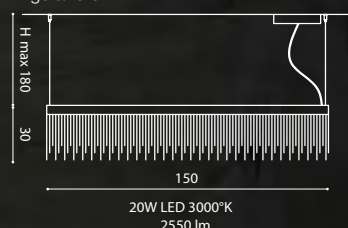

ECLISSE LIN 150
ECLSOLIN150
bronze/ bronzo
ECLSOLIN150NE
black/ nero
ECLSOLIN1500
gold/ oro