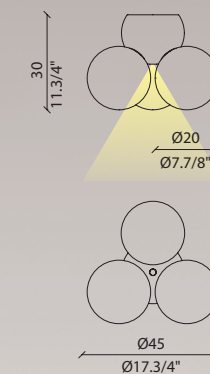

SOFT LIGHT PL

SFTPLC polished chrome
cromo lucido
SFTPLO polished gold
oro lucido

[En] > Ceiling lamp with three frosted white blown glass spheres.
Structure in chrome and gold.
Each sphere contains a E14 light bulb creating a diffused light emission.
Furthermore the structure contains a LED downlight spot.
Double light emission.

[It] > Plafoniera con tre sfere in vetro soffiato bianco acidato.
Montatura in cromo lucido e oro lucido.
Illuminazione diffusa con 3 lampadine E14 inserite nelle sfere e una sorgente LED diretta verso il basso inserita nella sfera centrale.
Doppia accensione.

colors

polished chrome
cromo lucido

polished gold
oro lucido

material

metal and glass
metallo e vetro

light source

SOFT LIGHT SO
3 x E14 230V SUITABLE FOR LED LAMPS
+ 1 x GX53 LED 9,5W 230V 3000K 760lm +
1 x LED 350mA 3.15W 3000K 410lm

SOFT LIGHT PL
3 x E14 230V SUITABLE FOR LED LAMPS
+ 1 x LED 350mA 3.15W 3000K 410lm

symbols

IP 20