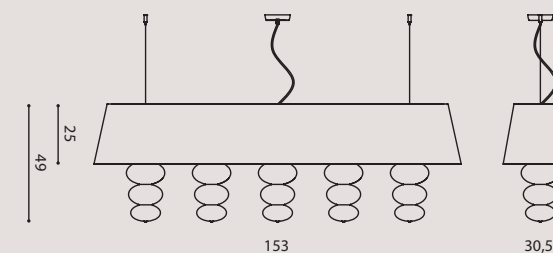

4 x E27 SUITABLE FOR LED LAMPS

material

Metal and lampshade in plissé
Metallo e paralume in plissé

symbols