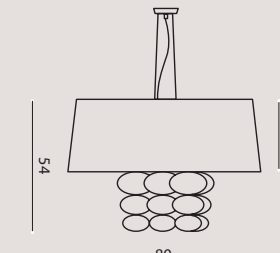

1 x E27 SUITABLE FOR LED LAMPS

MUSA SO 60

SNMUS60BC
white/ bianco
SNMUS60MO
mocha/ moka
SNMUS60AM
ivory/ avorio

1 x E27 + 3 x E14 SUITABLE FOR LED LAMPS

MUSA SO 80

SNMUS80BC while stocks last / fino a esaurimento scorte
white/ bianco
SNMUS80MO
mocha/ moka
SNMUS80AM
ivory/ avorio