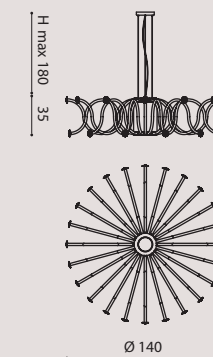

3 x E27 SUITABLE FOR LED LAMPS
+
1 x 15W LED 3000°K

TIVOLI SO 140
SOTIV140111(a)
SOTIV140211(b)
SOTIV140213(c)
SOTIV140231(d)
SOTIV140233(e)