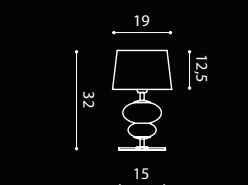

1 x E14 SUITABLE FOR LED LAMPS