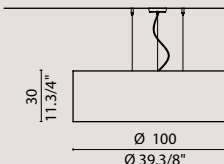

6 x E27 SUITABLE FOR LED LAMPS

SQ SO 60

SO SQ6001	white/ bianco
SO SQ6002	red/ rosso
SO SQ6003	green/ verde
SO SQ6004	blue/ blu
SO SQ6005	black/ nero
SO SQ6006	brown/ marrone
SO SQ6007	ivory/ avorio
SO SQ6009	tobacco/ tabacco
SO SQ6010	cream/ crema