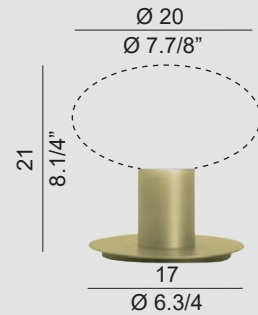

STRUCTURES / MONTATURE

**BEDSIDE LAMP/
LAMPADA
DA COMODINO**