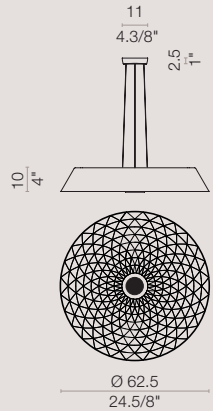

SO 60

SODROP60ND

Detail: chrome/ particolare cromo

SODROP60NDO

Detail: gold/ particolare oro

[En] > Flat panel glass front diffuser, with multi-layer silkscreened décor. Prismatic thermoformed PMMA side diffuser, detail in carved solid aluminium, chrome or polished gold.
white ceiling canopy.

[It] > Diffusore frontale in vetro piano con decoro serigrafato multistrato. Diffusore laterale in PMMA prismatico termoformato, particolare in alluminio ricavato dal pieno, cromato o dorato.
rosone a soffitto bianco.

material

Glass and PMMA
Vetro e PMMA

equipment *

AP/PL 45

6 x E27 LED MAX 12W

AP/PL 60

6 x E27 LED MAX 12W

SO 45

6 x E27 LED MAX 12W

SO 60

6 x E27 LED MAX 12W