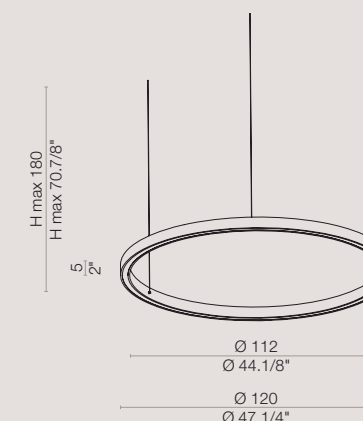

RINSO120BC (white)

RINSO120NE (black)

RINSO120BR (brushed bronze)

RINSO120OR (brushed gold)