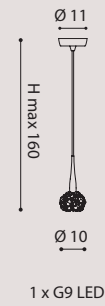

GHALIA SO 1L
GHASO1L