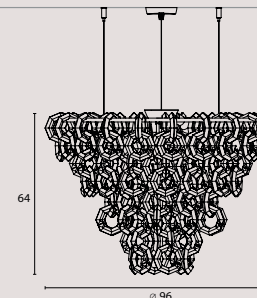

6 x E27 SUITABLE FOR LED LAMPS
+
3 x E14 SUITABLE FOR LED LAMPS

SO 100

SOMISS100 (transparent/ trasparente)
SOMISS100MI (honey/ miele)
SOMISS100NE (black/ carbone)