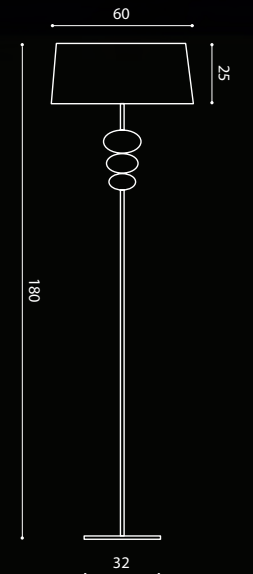

LTMUSBC
white/ bianco
LTMUSMC
mocha/ moka
LTMUSAC
ivory/ avorio

1 x E27 SUITABLE FOR LED LAMPS

1 x E14 SUITABLE FOR LED LAMPS

1 x E27 SUITABLE FOR LED LAMPS

1 x E27 SUITABLE FOR LED LAMPS

MUSA PL 60

PLMUS60BC while stocks last / fino a esaurimento scorte
white/ bianco
PLMUS60MO
mocha/ moka
PLMUS60AM
ivory/ avorio