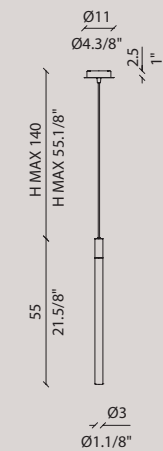

STAR LIGHT SO1

STLSO1LCS
matt silver
argento opaco

STLSO1LOS
matt gold
oro opaco

STAR LIGHT SO3

STLSO3LCS
matt silver
argento opaco

STLSO3LOS
matt gold
oro opaco