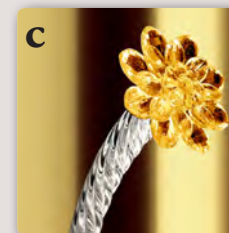

arm: crystal
flower: gold PMMA/
braccio: cristallo
fiore: PMMA oro

gold structure/
struttura oro

arm: cognac glass
flower: clear PMMA/
braccio: cognac vetro
fiore: PMMA trasparente