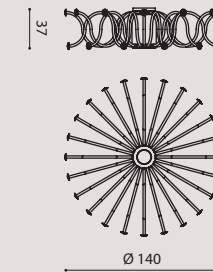

3 x E27 SUITABLE FOR LED LAMPS
+
1 x 15W LED 3000°K

TIVOLI PL 140
PLTIV140111(a)
PLTIV140211(b)
PLTIV140213(c)
PLTIV140231(d)
PLTIV140233(e)