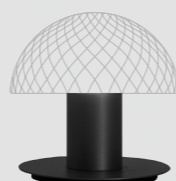

LIGHT4

L I G H T & L I V I N G

TURN ON YOUR "BALL"

DIFFUSERS IN GLASS / DIFFUSORI IN VETRO

CLEAR
TRASPARENTE
BALVTCR2

WHITE
BIANCO
BALVTBC2

STRUCTURES / MONTATURE

TABLE LAMP/
LAMPADA DA
TAVOLO

BEDSIDE LAMP/
LAMPADA
DA COMODINO

1 X GU10
suitable for
LED lamps
CE IP 20

BRUSHED GOLD
ORO SPAZZOLATO
MNLC1OSX

BRUSHED BURNISHED
BRUNITO SPAZZOLATO
MNLC1BSX

BRUSHED PLATINUM
PLATINO SPAZZOLATO
MNLC1PSX

BLACK RAL 9005
NERO RAL 9005
MNLC1NEX

BLACK RAL 9005
NERO RAL 9005
MNAP1NEX

Collection composed by blown glass diffuser "balloton", clear or polish white.

Metal structure in brushed gold, brushed burnished, brushed platinum or black RAL 9005.

Bulbs not included.

Collezione con diffusore in vetro soffiato decoro "balloton", trasparente o bianco lucido.

Montatura in metallo finiture: oro spazzolato, brunito spazzolato, platino spazzolato o nero RAL 9005.