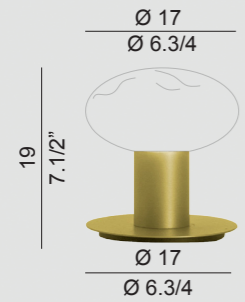

1 X GU10
suitable for
LED lamps
CE IP 20

**BRUSHED GOLD
ORO SPAZZOLATO
MNLC1OSX**

**BRUSHED BURNISHED
BRUNITO SPAZZOLATO
MNLC1BSX**

**BRUSHED PLATINUM
PLATINO SPAZZOLATO
MNLC1PSX**

**BLACK RAL 9005
NERO RAL 9005
MNLC1NEX**

**BEDSIDE LAMP/
LAMPADA
DA COMODINO**