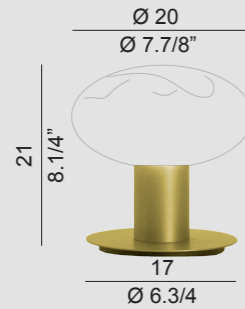

STRUCTURES / MONTATURE

**BEDSIDE LAMP/
LAMPADA
DA COMODINO**